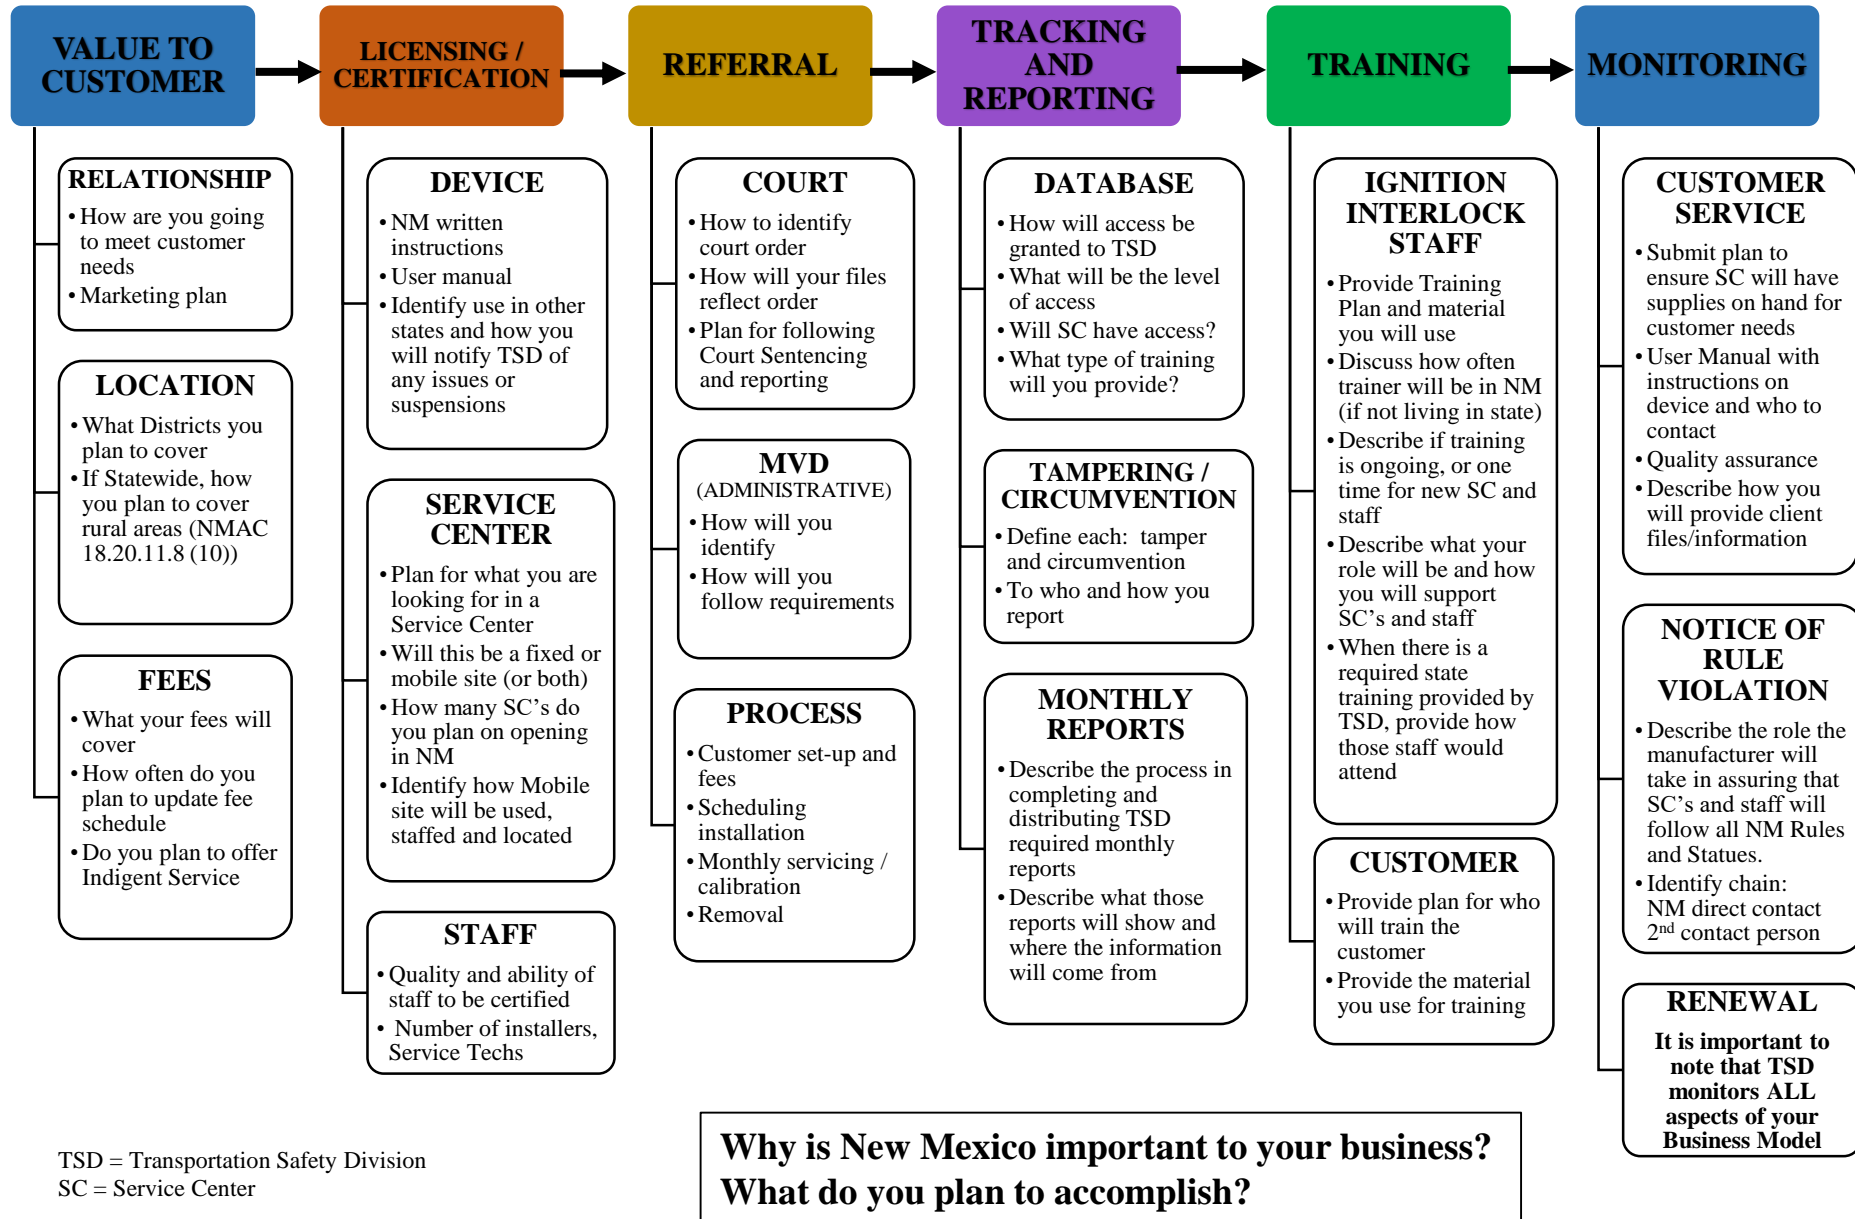

# Transportation Safety Division Manufacturer Ignition Interlock Business Model Template

TSD = Transportation Safety Division  
SC = Service Center